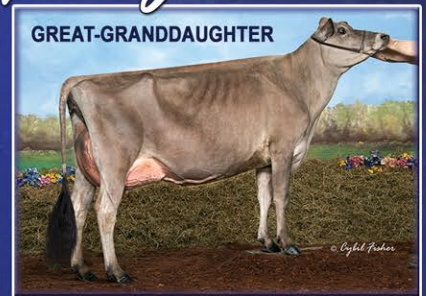

She Breeds True!

and she's our nomination to the Great Cow Contest!

Bri-Lin Rens Sofie, E-90%

4-4 305 21,506 5.2% 1,118 3.8% 816 DHIR

2012 CANADIAN COW OF THE YEAR

1st 4-year-old, 2000 New York Spring Show • 1st 4-year-old, 2000 Eastern States Exposition
5th Senior 2-Year-Old, 1998 Central National Show • Res. Junior Champion, 1997 Oxford Parish Show

"Sofie" was bred by Brian and Linda Raymer of Bright, ON, and we purchased this prolific cow in the fall of 2003. She now has 12 Excellent daughters, 15 Excellent granddaughters and four Excellent great-granddaughters. Five generations of progeny are now on the ground with numerous excelling in the showing across U.S. and Canada. She is following in the footsteps of her magnificent dam, Bri-Lin Imperial Snow, VG 86 (CAN), who is a 10 Star Brood Cow in Canada.

A few of her top offspring

MILO VINDICATION SEASON-ET, E-94%
1st Aged Cow, 2012 RAWF
1st 4-Year-Old, 2010 Central National Show
Owned by Arethusa Farm, CT

SOUTH MOUNTAIN VOLTAGE SPICE-ET, E-94%
All American Junior Three-Year-Old, 2011
Grand Champion, 2011 Central National Jr. Show
Owned by River Valley Farm, IL