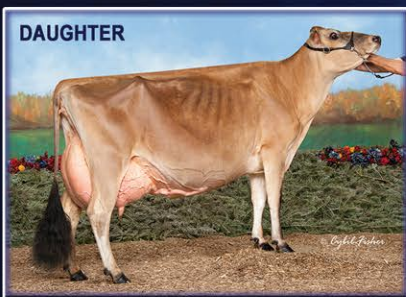

She Breeds True!

and she's our nomination to the Great Cow Contest!

Bri-Lin Rens Sofie, E-90%

4-4 305 21,506 5.2% 1,118 3.8% 816 DHIR

2012 CANADIAN COW OF THE YEAR

1st 4-year-old, 2000 New York Spring Show • 1st 4-year-old, 2000 Eastern States Exposition
5th Senior 2-Year-Old, 1998 Central National Show • Res. Junior Champion, 1997 Oxford Parish Show

"Sofie" was bred by Brian and Linda Raymer of Bright, ON, and we purchased this prolific cow in the fall of 2003. She now has 12 Excellent daughters, 15 Excellent granddaughters and four Excellent great-granddaughters. Five generations of progeny are now on the ground with numerous excelling in the showing across U.S. and Canada. She is following in the footsteps of her magnificent dam, Bri-Lin Imperial Snow, VG 86 (CAN), who is a 10 Star Brood Cow in Canada.

A few of her top offspring

MILO VINDICATION SEASON-ET, E-94%
1st Aged Cow, 2012 RAWF
1st 4-Year-Old, 2010 Central National Show
Owned by Arethusa Farm, CT

SOUTH MOUNTAIN VOLTAGE SPICE-ET, E-94%
All American Junior Three-Year-Old, 2011
Grand Champion, 2011 Central National Jr. Show
Owned by River Valley Farm, IL

**SOUTH MOUNTAIN VERB
SUBLIME-ET, VG-88%**
1st Jr. 2-Year-Old, 2014 NY Spring Carousel
Res. Jr. Champion, 2013 Mid-Atlantic Regional
Owned by John Tighe and Russell Subject, VT

MILO CENTURION SASSAFRASS-ET, E-93%
Grand Champion, 2013 Mid-Atlantic Jr. Show
Res. Grand Champion, 2012 All American Jr. Show
Res. Junior All American Sr. Three-Year-Old, 2012
Owned by Patrick Scott Youse, MD